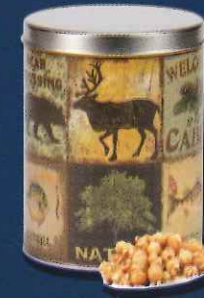

Buttery sweet gourmet caramel corn with whole and crushed nuts — 20 oz

\*\*1.10 gal.

**\$20**

**X**

**Classic Trail Mix  
No Salt or Oil Added**

Naturally delicious, wholesome goodness includes peanuts, cranberries, raisins, chocolate candies, and cashews — 16 oz

Roasted Summer Corn MW Popcorn. If you like buttery corn on the cob, you'll love this EXTRA BUTTER flavor popcorn!

**\$15**

**NN**

**\*White Cheddar Cheese Tin**

Cheesy goodness of White Cheddar on light, crunchy, crispy popcorn! — 5 oz

\*\*1.10 gal.

**\$15**

**NEW!**

**L**

**\*Caramel Corn**

Mouth-watering taste of delicate and crispy gourmet caramel corn kept fresh in a decorative collectible tin — 8 oz

\*\*0.51 gal.

**\$10**